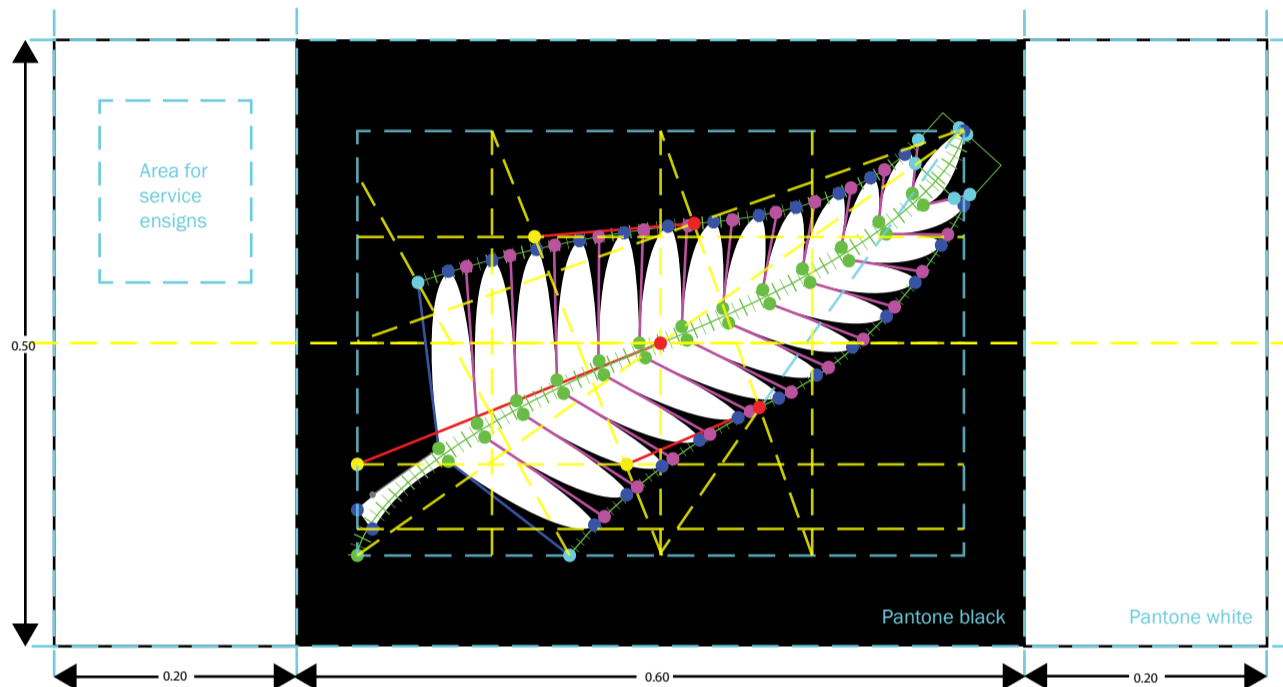

## DESCRIPTION:

"Two white pales of one fifth fly at head and end flanking a stylized mature Silver Fern emblem centre charge of a black field."

Key	
Guidelines	
	Border
	Coordinates
	Curves
	Outline Handle
	Guide Handle
	Joint Handle
Points	
	Outline Anchor - Tip
	Outline Anchor - Base
	Outline Handle
	Guide Anchor
	Guide Handle
	Joint Handle